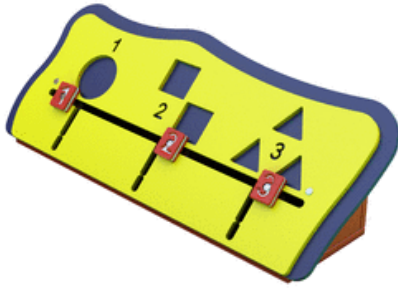

Price: \$3,305.00

Categories: [Bridges](#), [Crawl Tunnels](#), [Infant Toddler Play](#)

MOVEMENT & TEXTURE CORNER BOX

Movement & Texture Corner Box

[Read More](#)

SKU: INF00038XX

Price: \$1,137.00

Categories: [Infant Toddler Play](#), [Sensory Play](#)