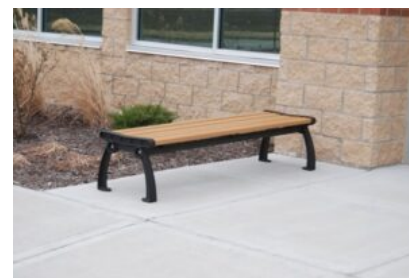

HERITAGE BENCH BACKLESS 8'

[Read More](#)

SKU: PB8-HERBAC

Price: $1,027.00

Category: [Recycled Benches](#)