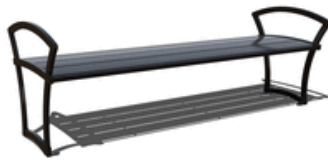

**Category:** [Premium  
Benches](#)

**4' BRYCE STEEL  
BENCH WITHOUT  
BACK WITH SIDE  
ARMRESTS,  
PORTABLE/SURFA  
CE MOUNT**

[Read More](#)

**SKU:** B4BY-ST-ARM

**Price:** \$1,493.00

**Category:** [Premium  
Benches](#)