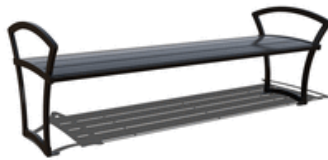

[Read More](#)

**SKU:** B6BY-IP

**Price:** \$1,536.00

**Category:** [Premium  
Benches](#)

**8' BRYCE STEEL  
BENCH WITHOUT  
BACK,  
PORTABLE/SURFA  
CE MOUNT**

[Read More](#)

**SKU:** B8BY-ST

**Price:** \$1,493.00

**Category:** [Premium  
Benches](#)

**4' BRYCE STEEL  
BENCH WITHOUT  
BACK WITH SIDE  
ARMRESTS,  
PORTABLE/SURFA  
CE MOUNT**

[Read More](#)

**SKU:** B4BY-ST-ARM

**Price:** \$1,493.00

**Category:** [Premium  
Benches](#)

**6' BRYCE STEEL  
BENCH WITHOUT  
BACK WITH SIDE  
ARMRESTS,  
PORTABLE/SURFA  
CE MOUNT**

[Read More](#)

**SKU:** B6BY-ST-ARM

**Price:** \$1,618.00

**Category:** [Premium  
Benches](#)

**8' BRYCE STEEL  
BENCH WITHOUT  
BACK WITH SIDE  
ARMRESTS,  
PORTABLE/SURFA  
CE MOUNT**