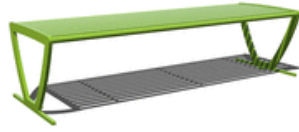

**6' ZION WITHOUT
BACK WITHOUT
ARMRESTS,
PORTABLE/SURFA
CE MOUNT**

[Read More](#)

SKU: B6ZI

Price: $1,757.00

Category: [Premium
Benches](#)