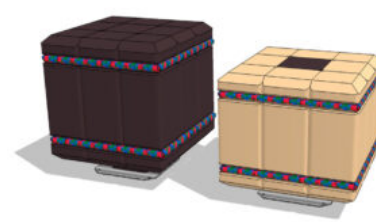

### OCTAGON BENCH 6FT DIAMETER

Octagon Bench  
Creates shaded seating around a...

[Read More](#)

**SKU:** PE-XNAT-OCT-06a

**Price:** \$1,539.30

**Categories:** [Early Childhood Site Furnishings](#), [Recycled Benches](#)