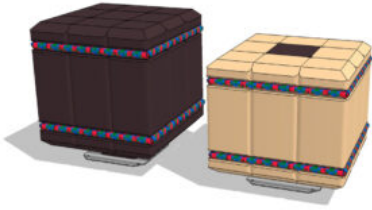

FLOATING SEATS

Floating Seats
Seat appears to float
above...

[Read More](#)

SKU: PE-XNAT-FLT-XXa

Price: $485.64

Categories: [Early](#)

[Childhood Site](#)

[Furnishings](#), [Recycled
Benches](#)