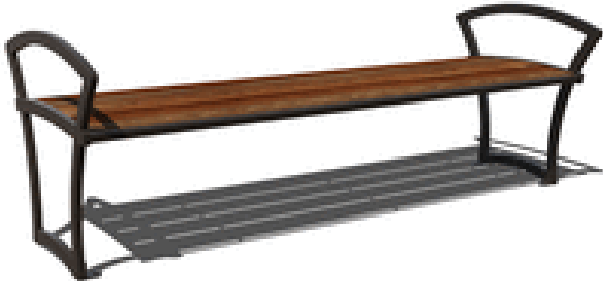

**4' BRYCE IPE BENCH WITHOUT BACK WITH SIDE
ARMRESTS, PORTABLE/SURFACE MOUNT**

\$1,657.00

SKU: B4BY-IP-ARM

Category: [Premium Benches](#)

PRODUCT DESCRIPTION

4' Bryce Ipe Bench without Back with Side Armrests, Portable/Surface Mount