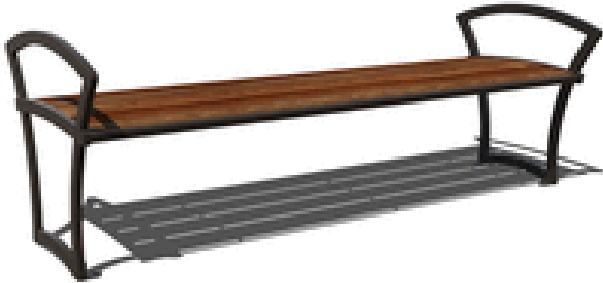

**6' BRYCE IPE BENCH WITHOUT BACK WITH SIDE
ARMRESTS, PORTABLE/SURFACE MOUNT**

\$1,866.00

SKU: B6BY-IP-ARM

Category: [Premium Benches](#)

PRODUCT DESCRIPTION

6' Bryce Ipe Bench without Back with Side Armrests, Portable/Surface Mount