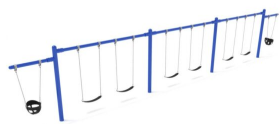

7/8 FEET HIGH ELITE CANTILEVER SWING - 3 BAYS 2 CANTILEVERS WITH SEATS

\$4,516.61

SKU: PSW320WSPB

Categories: [Swings](#), [Swings Complete](#)

PRODUCT DESCRIPTION

Those who are managing or building large playgrounds correctly suspect that having a variety of play options for a wide age range of children is necessary to keep all visitors happy and healthy. Appropriately, this three-bay single post swing with dual cantilever extensions is a suitable purchase. This unit merges the desire to provide a classic swinging entertainment with the wisdom of creating accessibility for both older and younger kids. The three bays are suitable for the attachment of two belt swings each (six belt swings total). These belt swings on longer chains are perfect for older kids who already have a degree of motor control. The two cantilever extensions on either end sit at a lower height from the central frame and are best suited for installation of bucket seats for younger kids who benefit from smaller swing heights and the presence of a helping adult. The swing set is available in the colors shown or customizable to a range of alternate colors.

Fall Height: 96"

Post Diameter: 5-inch

Safety Zone: 32' x 54' 10"

<http://playgroundsandshade.com/product/8-feet-high-elite-arch-post-swing-2-bays-with-belts-seats/>

<http://playgroundsandshade.com/product/7-8-feet-high-elite-cantilever-swing-1-bay-2-cantilevers-with-seats/>

<http://playgroundsandshade.com/product/1-bay-package-belts-black-7-top-rail/>

<http://playgroundsandshade.com/product/8-feet-high-elite-single-post-swing-2-bays-with-belt-seats/>

<http://playgroundsandshade.com/product/7-8-feet-high-elite-cantilever-swing-2-bays-1-cantilever/>