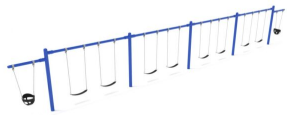

**7/8 FEET HIGH ELITE CANTILEVER SWING - 4 BAY 2 CANTILEVERS WITH SEATS****\$5,619.49****SKU:** PSW420WSPB**Categories:** [Swings](#), [Swings Complete](#)**PRODUCT DESCRIPTION**

Ideal for large, diverse playgrounds, the 7/8 feet high Elite Cantilever Swing - 4 Bay 2 Cantilevers can hold 10 energetic kids all at once! Standing at 8-feet high, the 4 central bays can host 8 children altogether. Two, 7-foot high cantilever swings stand at opposite ends to accommodate smaller, younger children. They are set at a smaller height to make sure they do not swing too high or too fast. Additionally, the hangers are placed further apart than the regular bay swings to prevent excessive side-to-side swaying. This provides a safe environment for kids to improve body control, balance, and motor control as they swing. Children of all ages can congregate and play together on this large swing set. This makes it perfect for churches, schools, parks or other vibrant play communities. If you would like to add your own seats, pick the Frame Only option. Conversely, you may choose what color seats you would like if you get the set with standard seats.

Fall Height: 96"

Post Diameter: 5-inch

Safety Zone: 32' x 66' 3"

<http://playgroundsandshade.com/product/8-feet-high-elite-arch-post-swing-2-bays-with-belts-seats/><http://playgroundsandshade.com/product/7-8-feet-high-elite-cantilever-swing-2-bays-1-cantilever/><http://playgroundsandshade.com/product/8-feet-high-elite-arch-post-swing-1-bay/><http://playgroundsandshade.com/product/7-8-feet-high-elite-cantilever-swing-3-bays-2-cantilevers-with-seats/><http://playgroundsandshade.com/product/8-feet-high-elite-arch-post-swing-3-bays-with-belt-seats/>