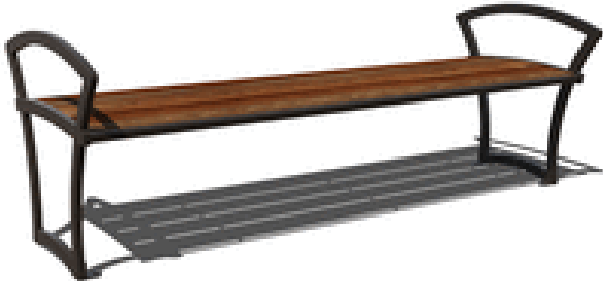

**8' BRYCE IPE BENCH WITHOUT BACK WITH SIDE
ARMRESTS, PORTABLE/SURFACE MOUNT**

\$2,073.00

SKU: B8BY-IP-ARM

Category: [Premium Benches](#)

PRODUCT DESCRIPTION

8' Bryce Ipe Bench without Back with Side Armrests, Portable/Surface Mount