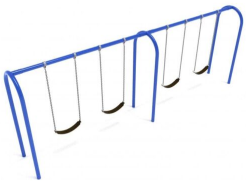

**8 FEET HIGH ELITE ARCH POST SWING - 2 BAYS WITH BELTS SEATS**

**\$3,199.03**

**SKU:** PSW006WSPB

**Categories:** [Swings](#), [Swings Complete](#)

**PRODUCT DESCRIPTION**

Kids will play all day and soar to new heights with the 8-foot-high Elite Arch Post Swing with two bays. This swing is a mainstay on playgrounds because of its modern look, four-person accommodation, and customizable options. It can accommodate up to four seats. Order with black belt seats or the set alone to later pick out the color or style of seats to hang from it. We've updated the traditional A-frame model with a sleek arch style that's available in Pacific Blue and a Rainforest Green, at quick ship lead times. Or, custom colors are available as well at standard lead times. Just contact one of our sales representatives for a full color list and shipping time information. The Two-Bay Elite Arch will make a fantastic addition to your park, school, church, or outdoor playground, giving kids a fun outlet to relax and engage in physical play

Fall Height: 8'  
 Post Diameter: 3.5-inch  
 Safety Zone: 32' x 36'

- <http://playgroundsandshade.com/product/8-feet-high-elite-single-post-swing-4-bays-with-seats/>
- <http://playgroundsandshade.com/product/8-feet-high-elite-single-post-swing-3-bays-with-belt-seats/>
- <http://playgroundsandshade.com/product/7-8-feet-high-elite-cantilever-swing-3-bays-2-cantilevers-with-seats/>
- <http://playgroundsandshade.com/product/7-8-feet-high-elite-cantilever-swing-1-bay-1-cantilever-with-seats/>
- <http://playgroundsandshade.com/product/7-8-feet-high-elite-cantilever-swing-1-bay-2-cantilevers-with-seats/>