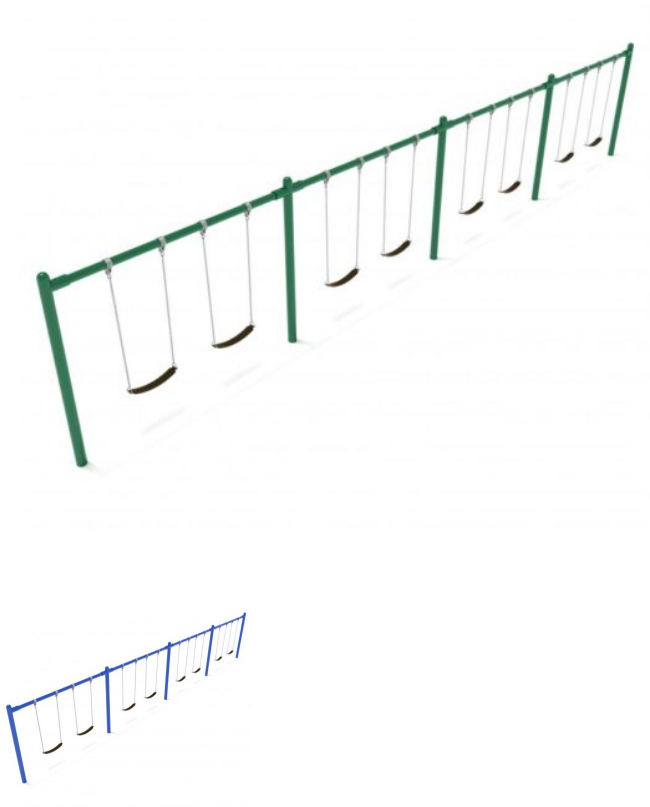

**8 FEET HIGH ELITE SINGLE POST SWING - 4 BAYS WITH SEATS****\$4,731.31****SKU:** PSW004WSPB**Categories:** [Swings](#), [Swings Complete](#)**PRODUCT DESCRIPTION**

Soar sky high with the modern and space-saving Elite Single Post Swing! The super fun, four-bay playground swing provides hours of enchanting activity for kids of all ages. Plus, it seats a whopping eight children at once, making it a boon for parks, schools, and care centers that see lots of foot traffic. The streamlined design works marvelously for organizations that are seeking to maximize their entertainment per square footage. The four bays fit up to eight swings—two per bay—and black belt seats, chains, and heavy-duty hardware provide a comfy and classic swing experience. Or, if you have lots of younger children on board, consider pairing this frame with bucket seats for extra security and peace of mind. Available for quick ship, this structure comes in Rainforest Green and Pacific Blue, with other color options available for standard shipping. Need to match it to your existing structures? Contact one of our representatives for a complete color list and shipping time estimates. And get ready to transform your outdoor space into a kid's paradise!